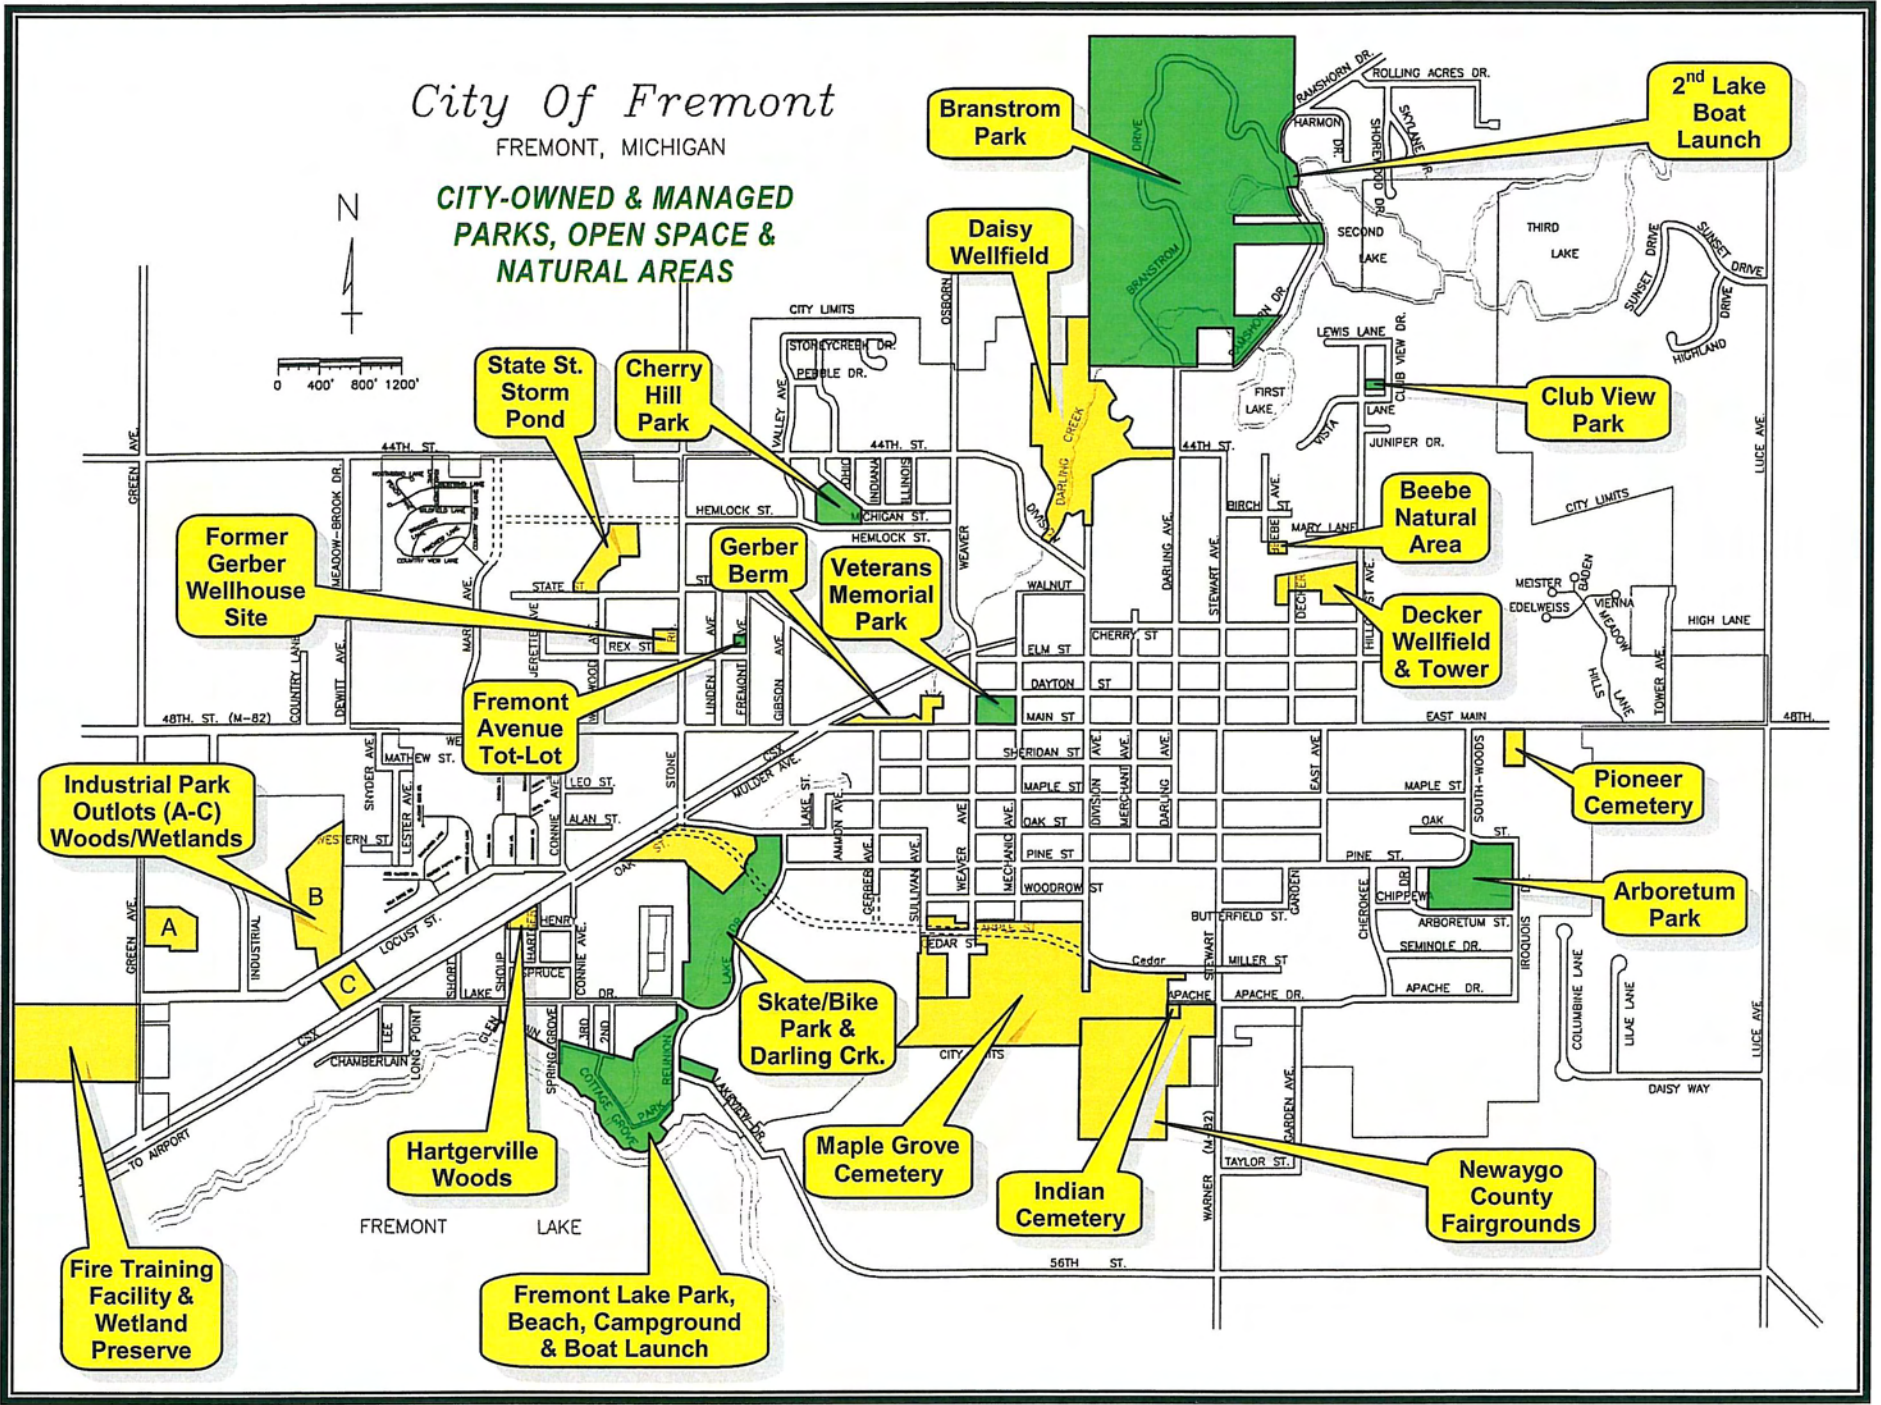

City Of Fremont

FREMONT, MICHIGAN

CITY-OWNED & MANAGED PARKS, OPEN SPACE & NATURAL AREAS

Branstrom Park

2nd Lake Boat Launch

Daisy Wellfield

Club View Park

State St. Storm Pond

Cherry Hill Park

Beebe Natural Area

Former Gerber Wellhouse Site

Gerber Berm

Veterans Memorial Park

Decker Wellfield & Tower

Fremont Avenue Tot-Lot

Industrial Park Outlots (A-C) Woods/Wetlands

Skate/Bike Park & Darling Crk.

Pioneer Cemetery

Hartgerville Woods

Arboretum Park

Fremont Lake Park, Beach, Campground & Boat Launch

Maple Grove Cemetery

Indian Cemetery

Newaygo County Fairgrounds