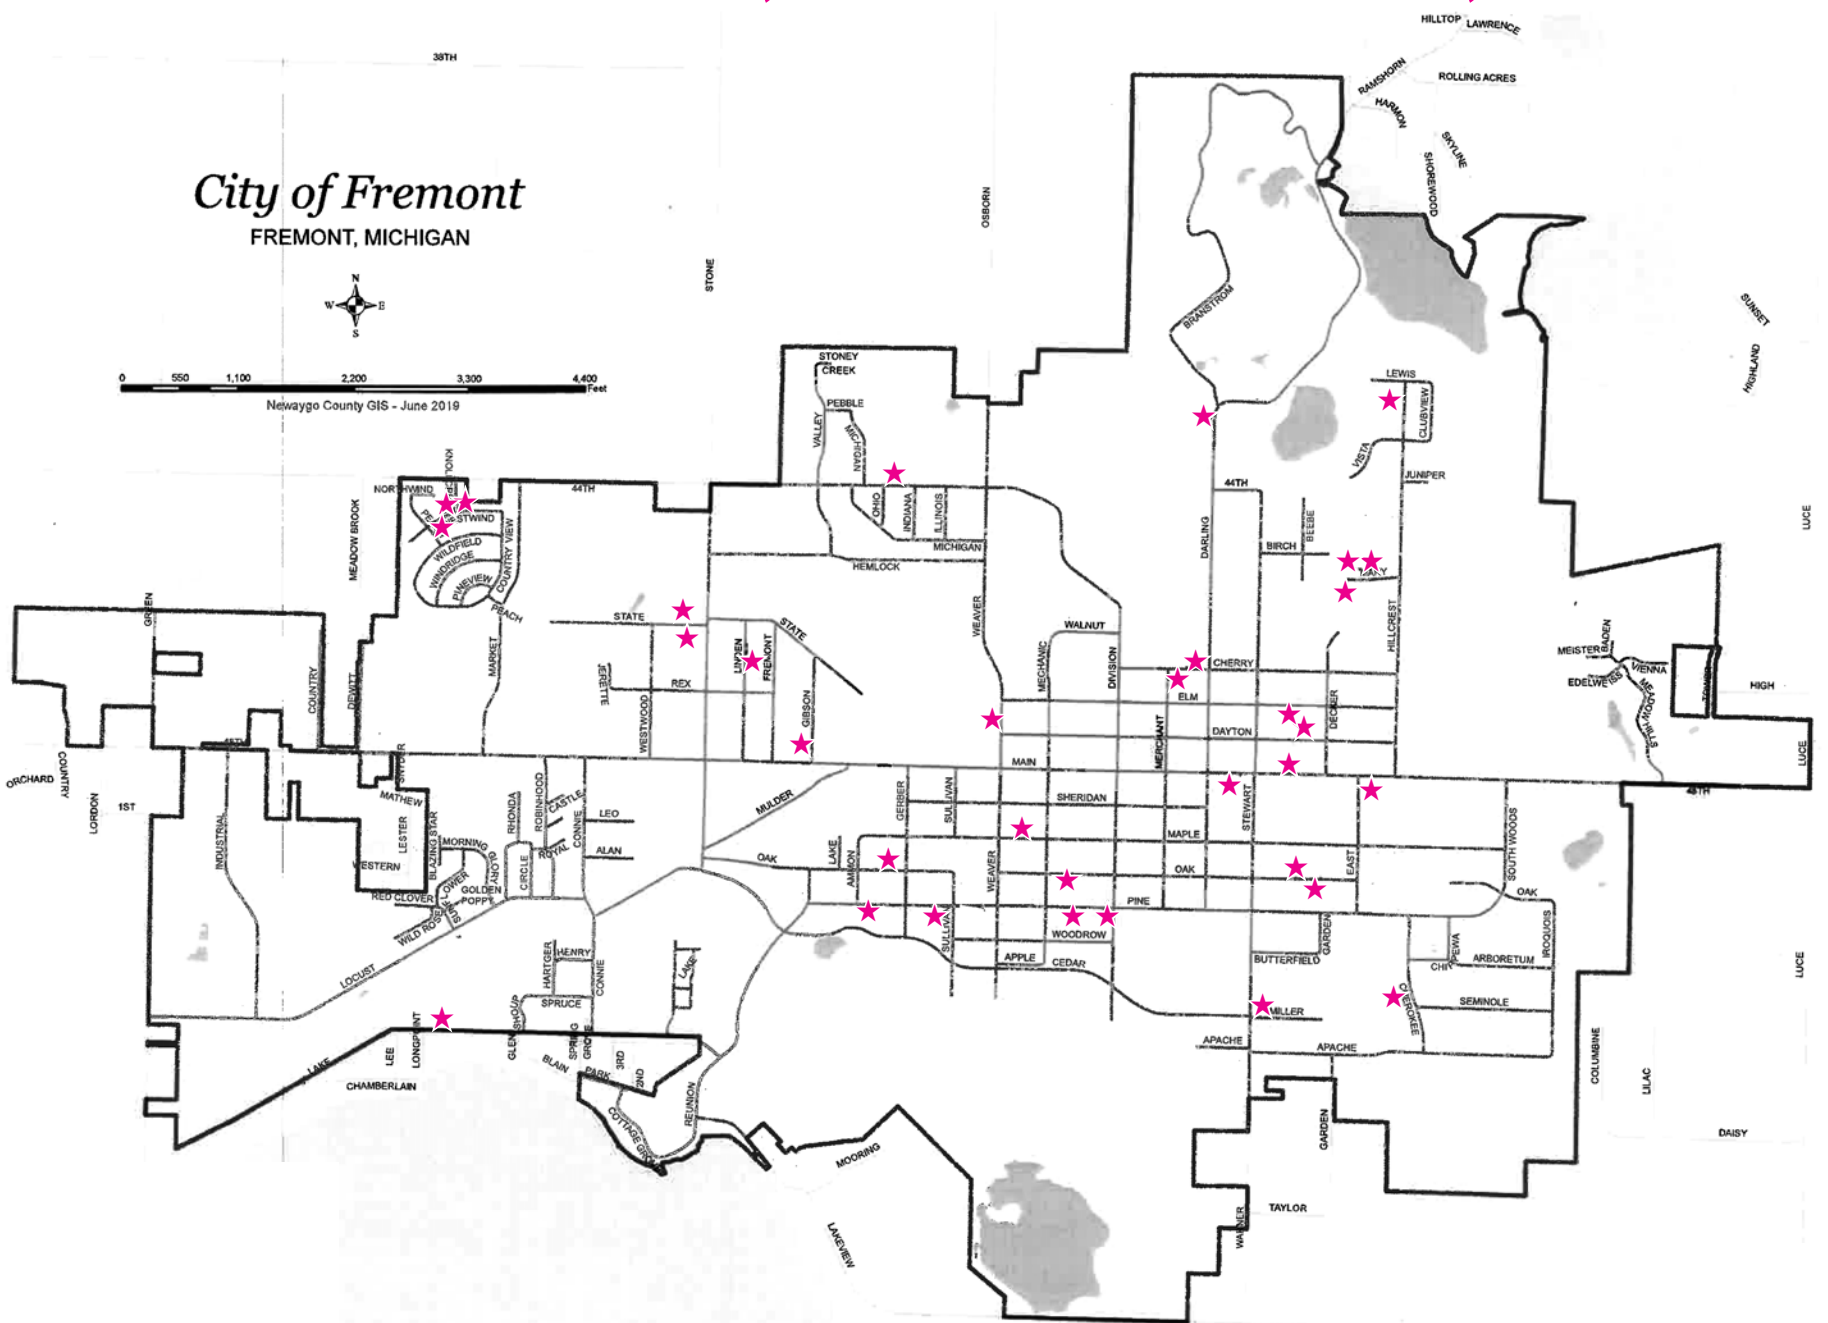

CITY WIDE YARD SALES

AUGUST 12th, 13th & 14th, 2021