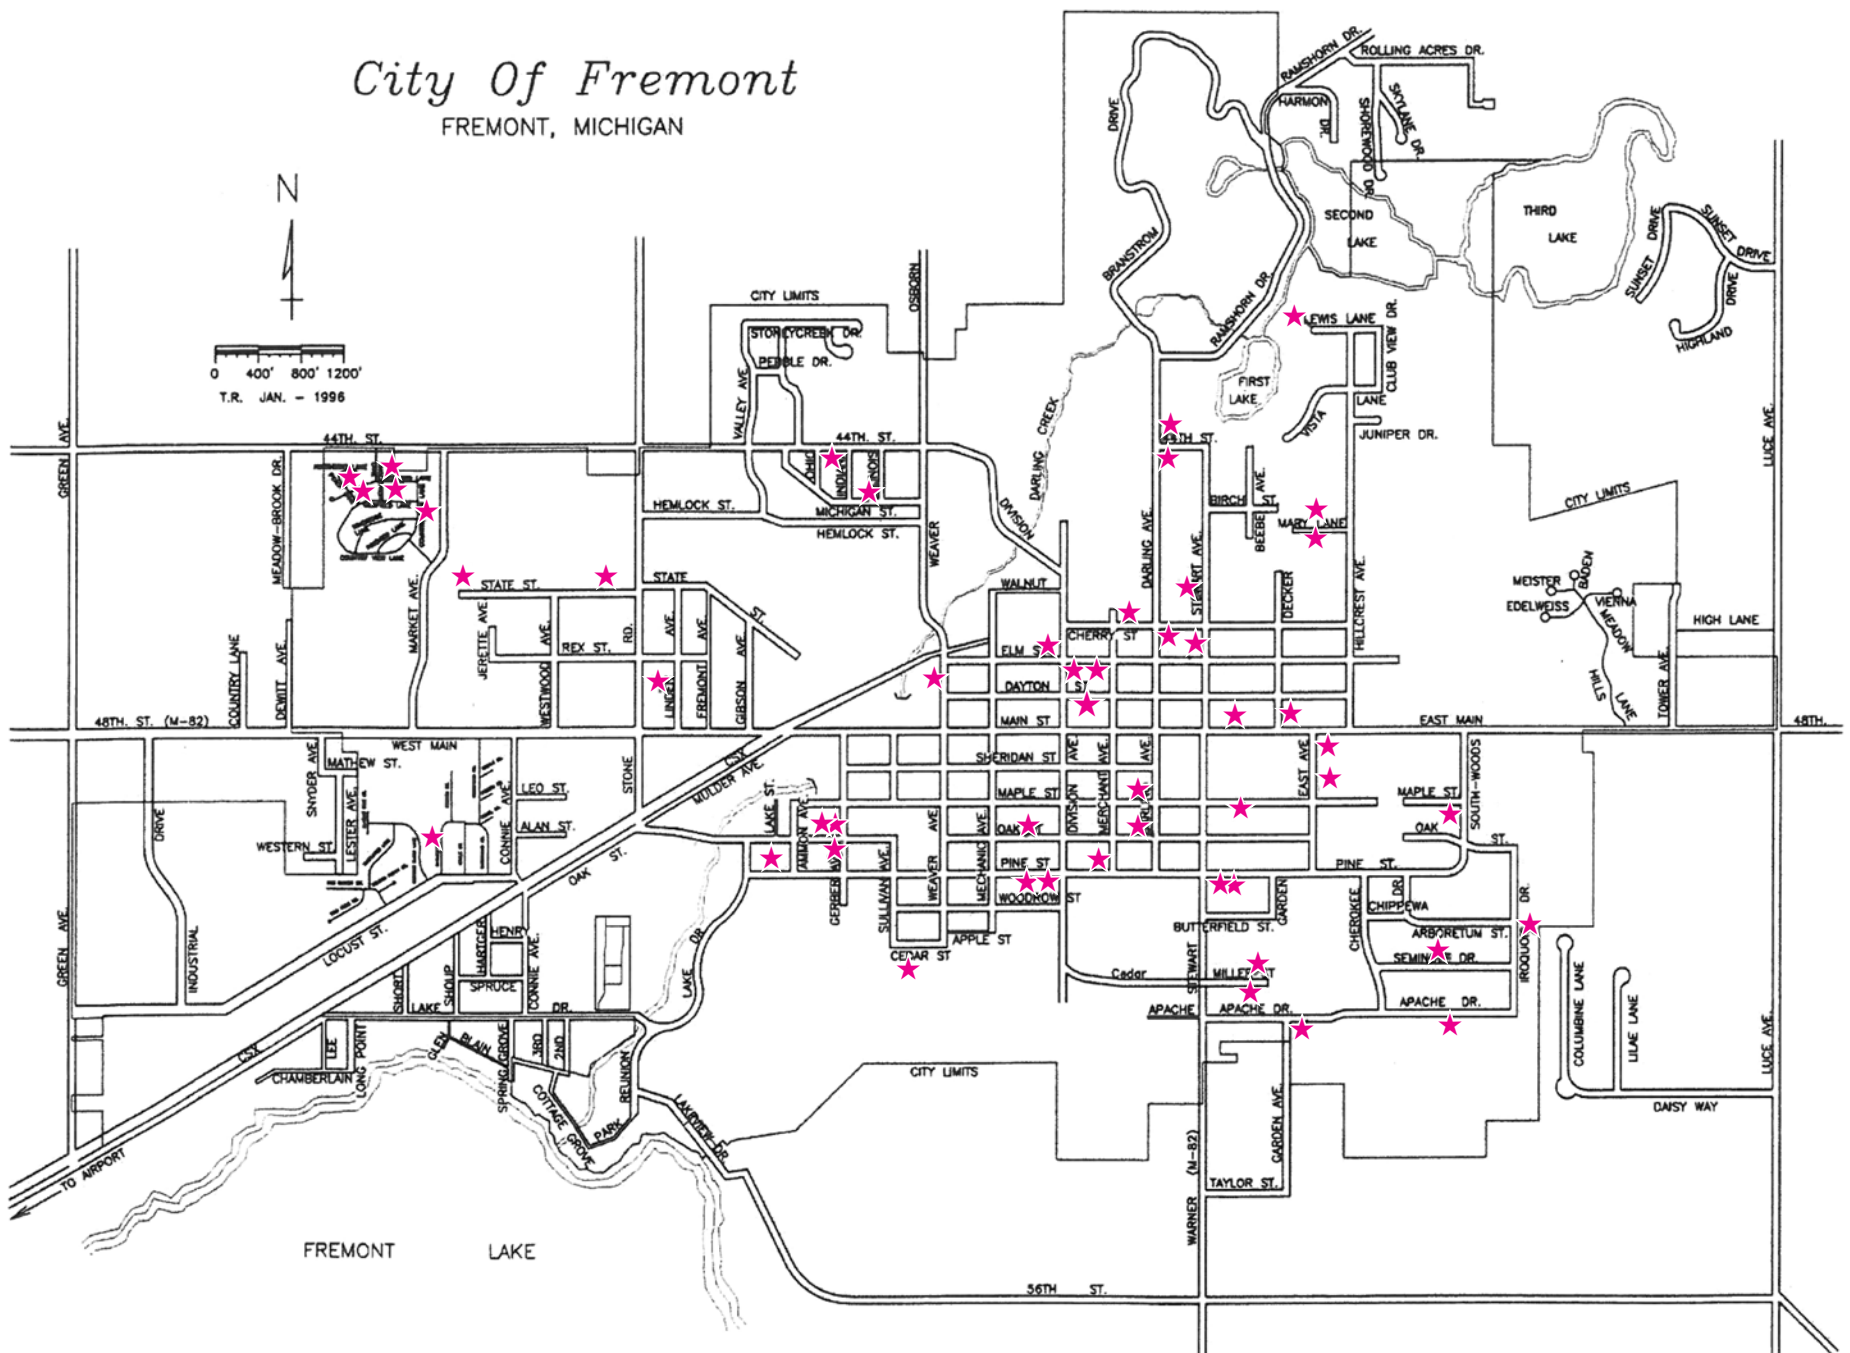

CITY WIDE YARD

MAY 11 - 13TH, 2017

44TH
404 W 44th (Thurs/Fri)

APACHE
666 Apache

CEDAR
216 Cedar

CHERRY
103 E Cherry St
216 E Cherry St (Thurs)

COUNTRY VIEW
404 Country View Lane

DARLING
724 N Darling (Thurs)
800 N Darling Ave (Thurs/Fri)

DECKER
18 Decker Ave

ELM
10 E Elm
28 E Elm
233 E Elm (Thurs/Sat)
9 W Elm

EAST
110 East (Thurs)

GARDEN
816 Garden (Thurs/Fri)

GERBER
215 Gerber

ILLINOIS
705 Illinois

IROQUOIS
526 Iroquois (Thurs/Fri)

LEWIS
425 Lewis Lane

LINDEN
113 Linden Ave

MAIN
323 E Main
422 E Main (Thurs)

MAPLE
121 E Maple
328 E Maple (Thurs)

MARY
417 Mary Lane (Thurs/Fri)
443 Mary Lane (Thurs/Fri)

MILLER
338 Miller (Thurs)
353 Miller (Thurs/Fri)

OAK
227 E Oak
21 W Oak
402 W Oak (Thurs/Fri)
409 W Oak (Thurs/Fri)

STEWART
419 N Stewart (Sat)

WEAVER
109 N Weaver

WESTWIND
1405 Westwind (Thurs)

WILDFIELD
1303 Wildfield (Thurs/Fri)

MARKETPLACE PAVILION
20 E Dayton

***OUTSIDE CITY LIMITS**
(will not be on map)
2609 W 48th Street
4009 W 48th
4994 W 64th
7215 W 72nd
4929 W High Lane
4836 Lordon Lane
7451 S Luce
4235 S Luce
3571 S Osborn
12005 S Stone Rd
4111 Sunset (Thurs/Fri)
6309 Wallis (Thurs/Fri)