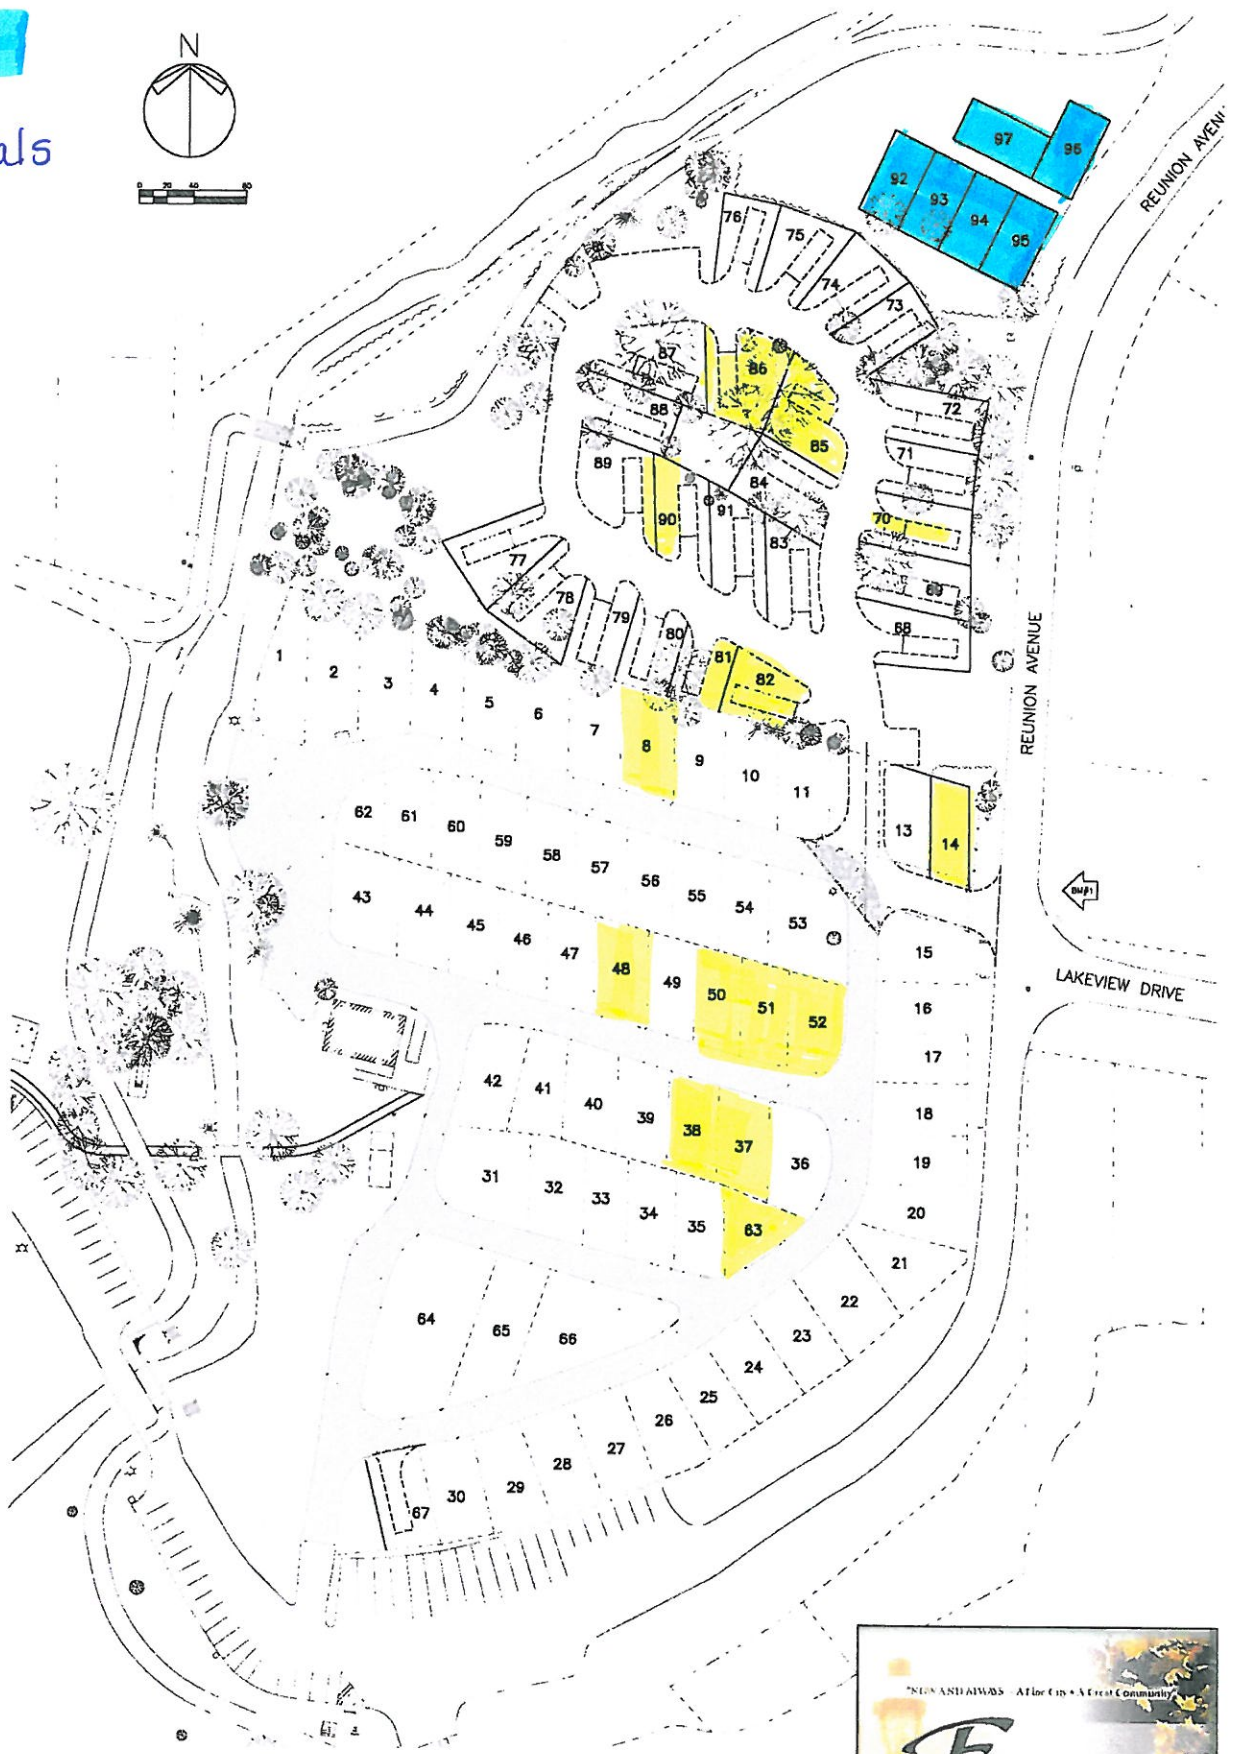

Transient

Tent

Seasonals

FREMONT LAKE CAMPGROUND